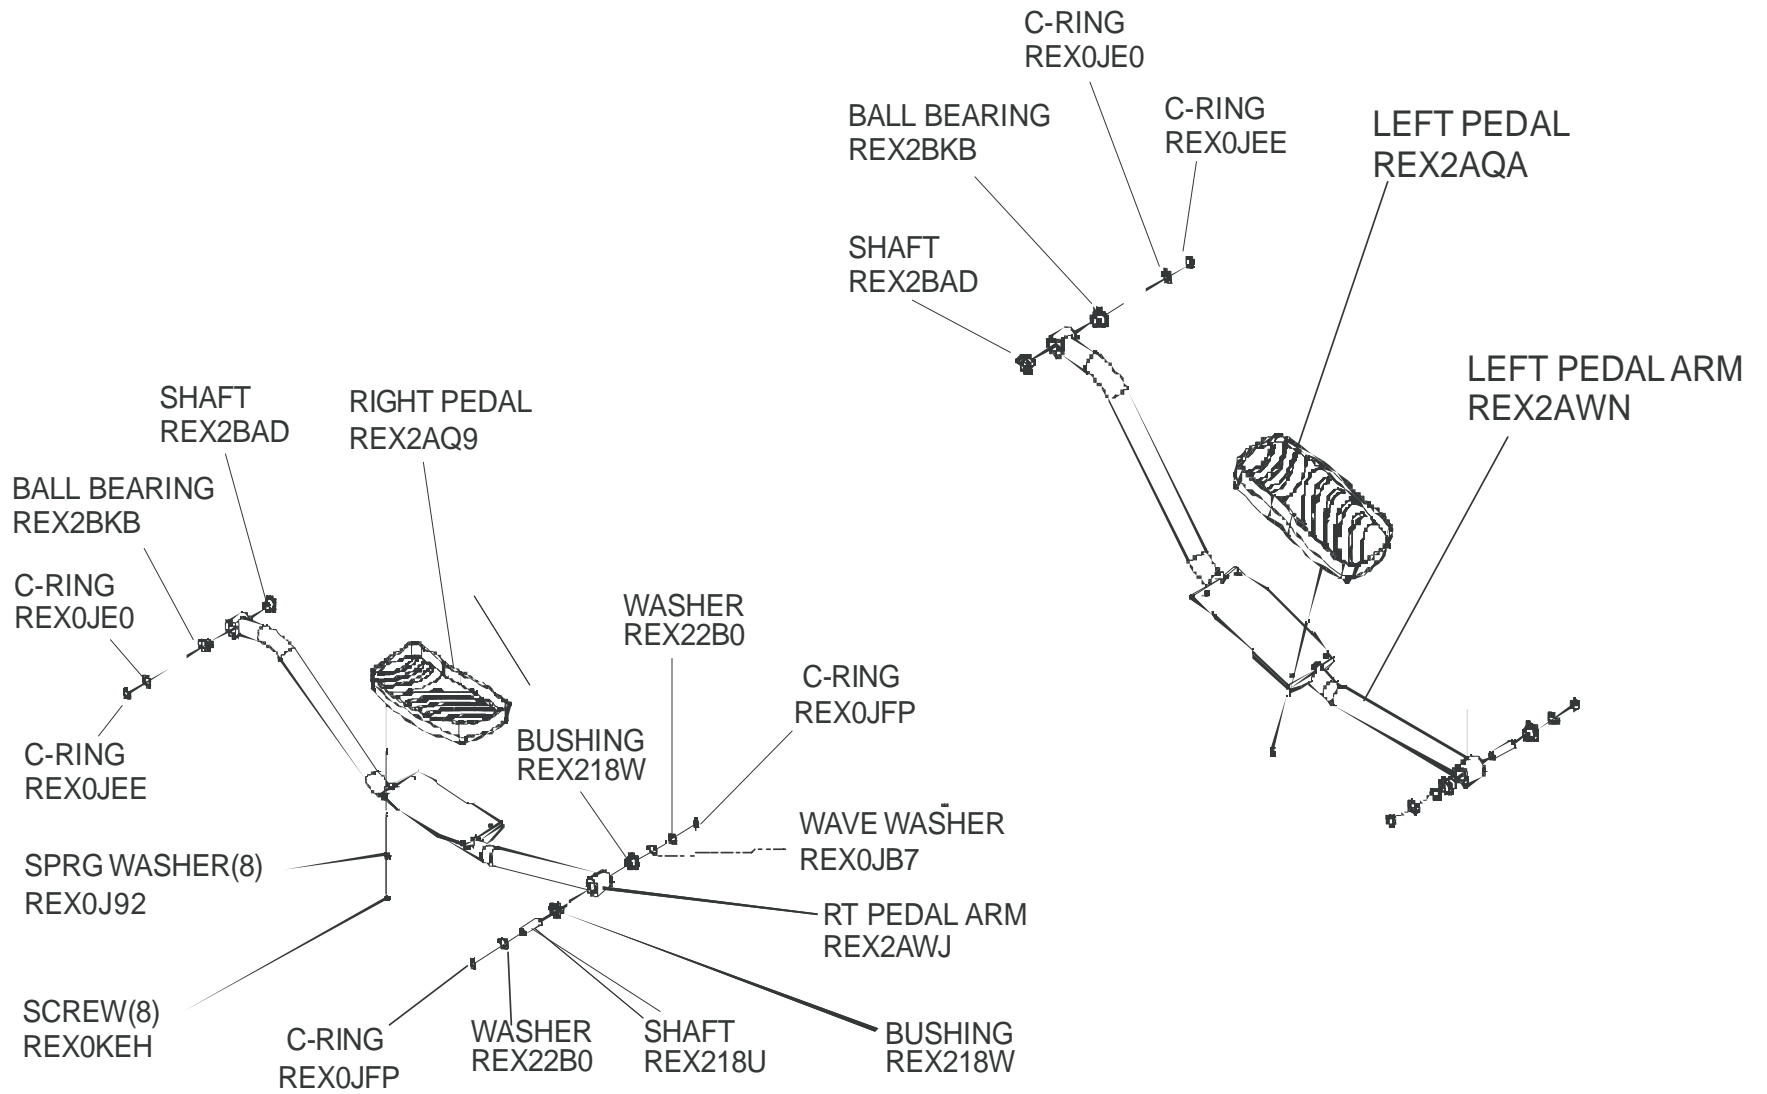

ENDCAP  
REX21MV  
ENDCAP SCREWS  
REX0KC6

MODEL BADGE  
REX2AVN

WATER BOTTLE  
REX2B96  
WATER BOTTLE HOLDER  
REX21CV  
SCREWS  
REX0K4R

FRONT  
COMPONENTS

REAR  
COMPONENTS

CLEVIS COVERS  
FRONT  
REX2AQU  
REAR  
REX2AQT

LF LOGO LABEL  
REX2ARH

MOVEMENT ARMS  
& HARDWARE

BLOCK  
DIAGRAM

CABLES

**LF Cross-Trainer**  
**Rear Components**

**X30-0000-01**

**120V Dom. Eng/Eng**

RIGHT FRONT COVER (NOT SHOWN)  
REX2AQ1

LEFT FRONT COVER (NOT SHOWN)  
REX2AQ6

MAST COVER SCREWS (3 PER COVER)  
REX0K4S

**LF Cross-Trainer  
Block Diagram**

**X30-0000-01**

**120V Dom. Eng/Eng**